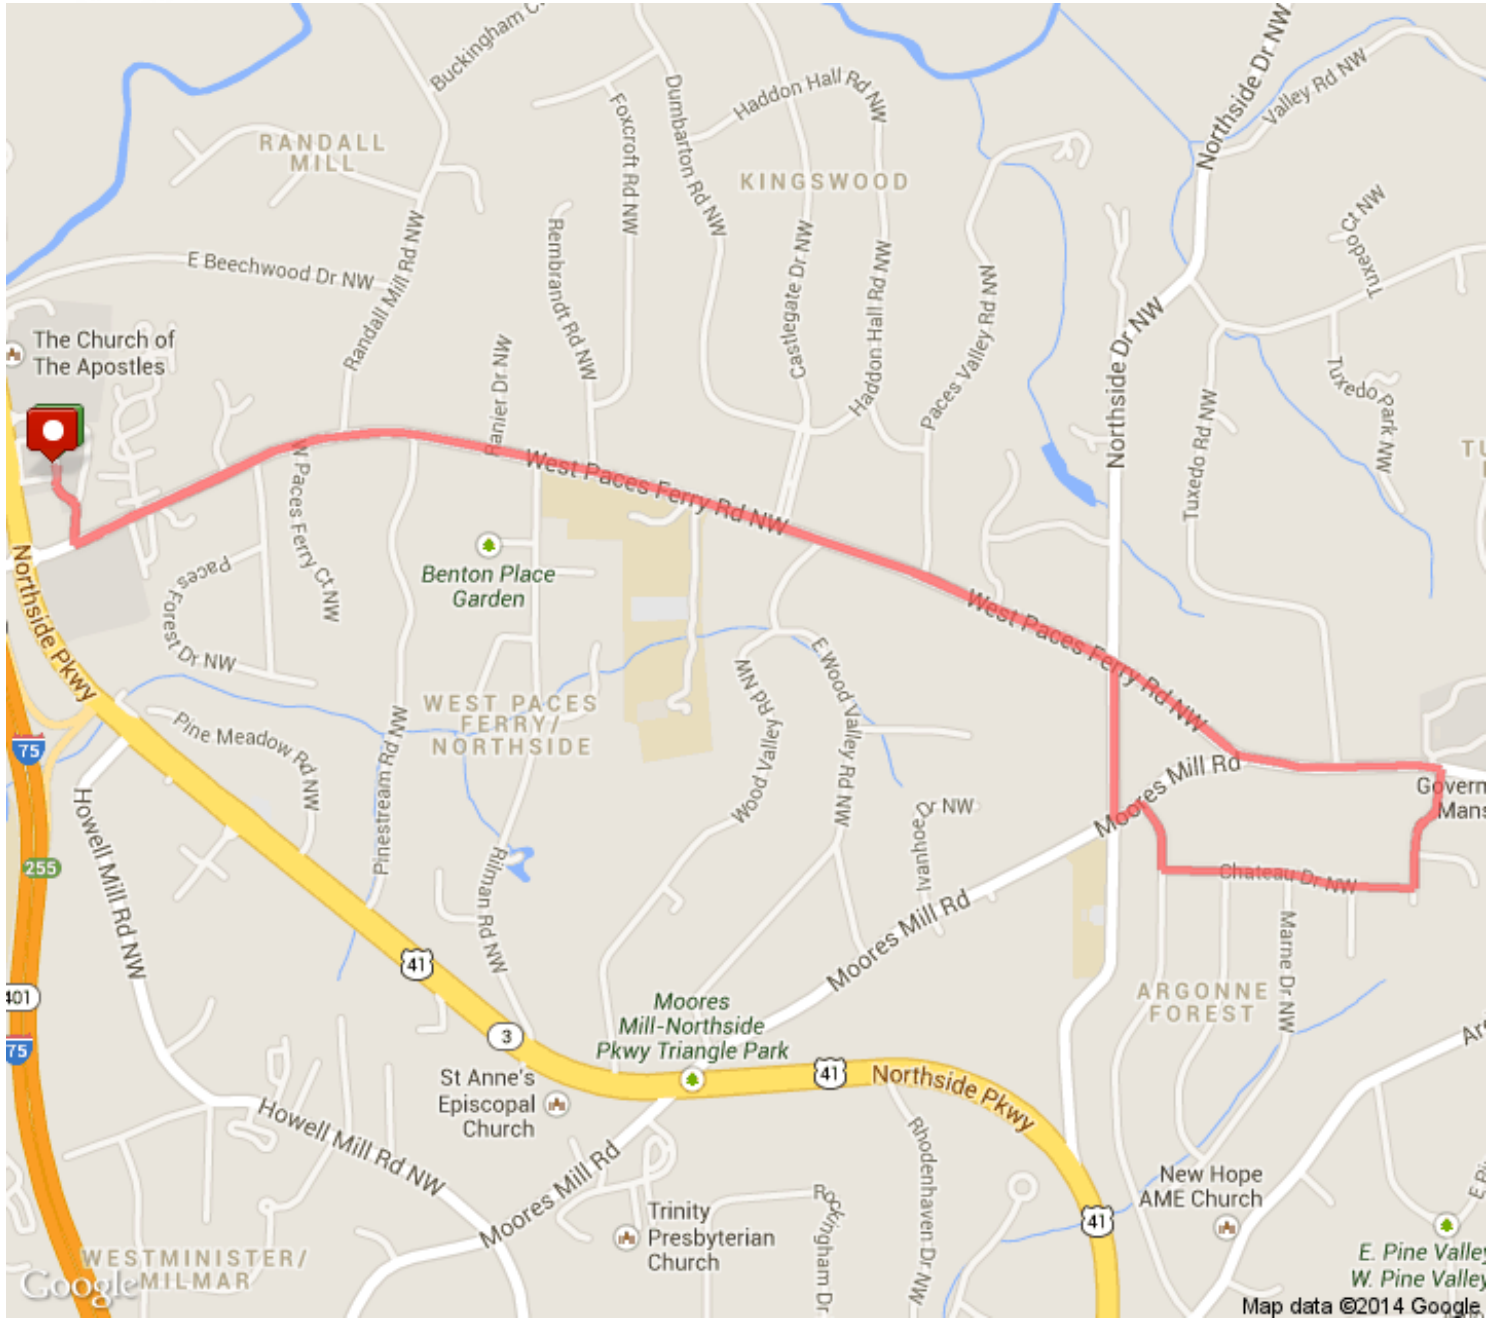

Glen Arden 4  
Distance: 4.07 mi

mapmyrun

	Head south	0 mi (+0.11 mi)
	Turn left onto West Paces Ferry Rd NW Destination will be on the right	0.11 mi (+1.56 mi)
	Head east on West Paces Ferry Rd NW toward Tuxedo Rd NW	1.67 mi (+0.19 mi)
	Turn right onto Glen Arden Dr NW Destination will be on the left	1.86 mi (+0.05 mi)
	Head southwest on Glen Arden Dr NW toward Chateau Dr NW	1.91 mi (+0.11 mi)
	Turn right onto Chateau Dr NW	2.01 mi (+0.3 mi)
	Turn right onto Argonne Dr NW	2.32 mi (+0.04 mi)
	Head north on Argonne Dr NW toward Moores Mill Rd	2.36 mi (+0.05 mi)
	Turn left onto Moores Mill Rd	2.41 mi (+0.04 mi)
	Turn right onto Northside Dr NW Destination will be on the left	2.45 mi (+0.13 mi)
	Head north on Northside Dr NW toward West Paces Ferry Rd NW	2.58 mi (+0.06 mi)
	Turn left onto West Paces Ferry Rd NW	2.64 mi (+1.32 mi)
	Turn right	3.96 mi (+0.1 mi)
	Turn left Destination will be on the left	4.06 mi (+0.01 mi)
	Destination	4.07 mi (+0 mi)