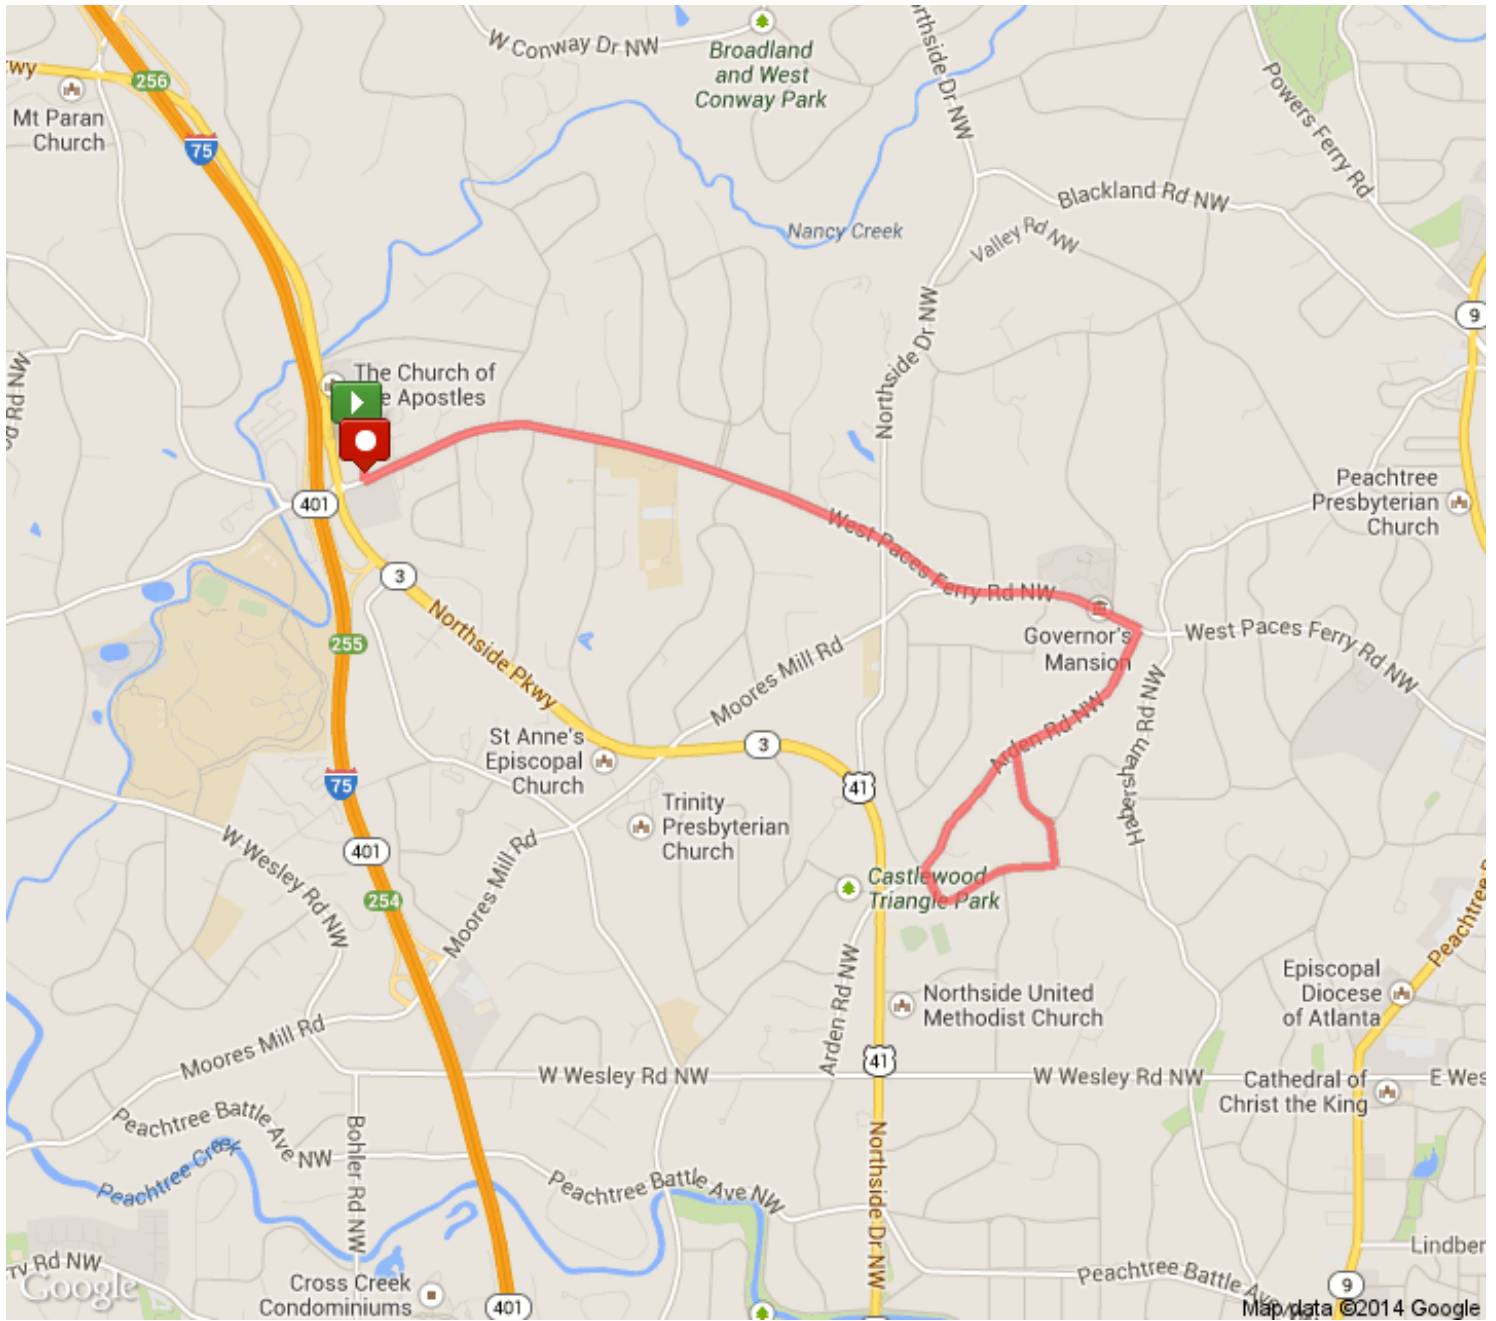

Arden 6
Distance: 6.01 mi

mapmyrun

	Head south	0 mi (+0.1 mi)
	Turn left onto West Paces Ferry Rd NW	0.1 mi (+0.5 mi)
	Head east on West Paces Ferry Rd NW toward Ranier Dr NW	0.61 mi (+1.48 mi)
	Turn right onto Arden Rd NW	2.09 mi (+0.01 mi)
	Head southwest on Arden Rd NW toward W Pine Valley Rd NW	2.1 mi (+0.78 mi)
	Turn left onto Argonne Dr NW	2.89 mi (+0.01 mi)
	Head southeast on Argonne Dr NW toward Normandy Dr NW	2.9 mi (+0.36 mi)
	Turn left onto Pine Valley Rd	3.27 mi (+0.01 mi)
	Head north on Pine Valley Rd	3.28 mi (+0.11 mi)
	Head northwest on W Pine Valley Rd NW toward Arden Rd NW	3.39 mi (+0.2 mi)
	Turn right onto Arden Rd NW Destination will be on the right	3.58 mi (+0.01 mi)
	Head northeast on Arden Rd NW toward West Paces Ferry Rd NW	3.59 mi (+0.42 mi)
	Turn left onto West Paces Ferry Rd NW Destination will be on the left	4.01 mi (+0.01 mi)
	Head northwest on West Paces Ferry Rd NW toward Woodhaven Rd NW	4.02 mi (+1.98 mi)
	Turn right	6 mi (+0.01 mi)
	Destination	6.01 mi (+0 mi)