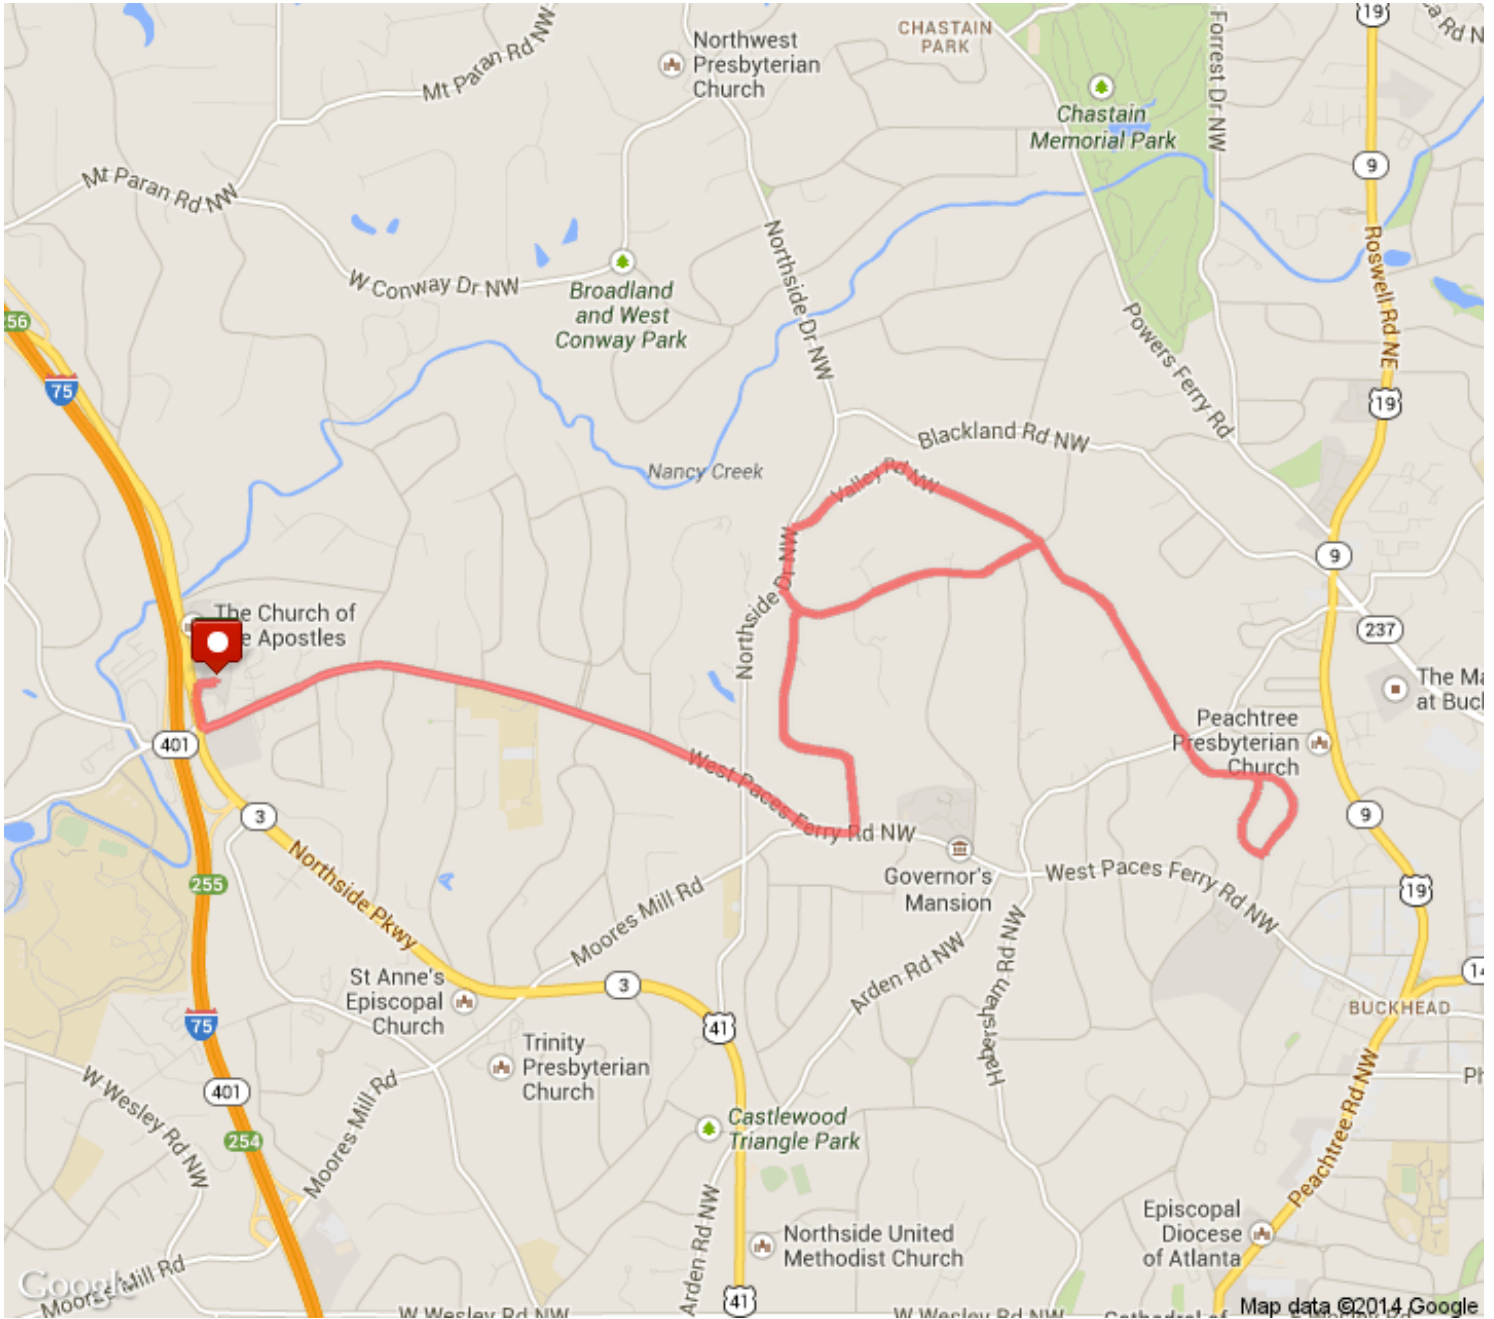

WS Tux 8.6
Distance: 8.67 mi
Elevation: 266.803337295 ft (Max: 307.77)

mapmyrun

Copyright 2008 MapMyFitness, Inc.