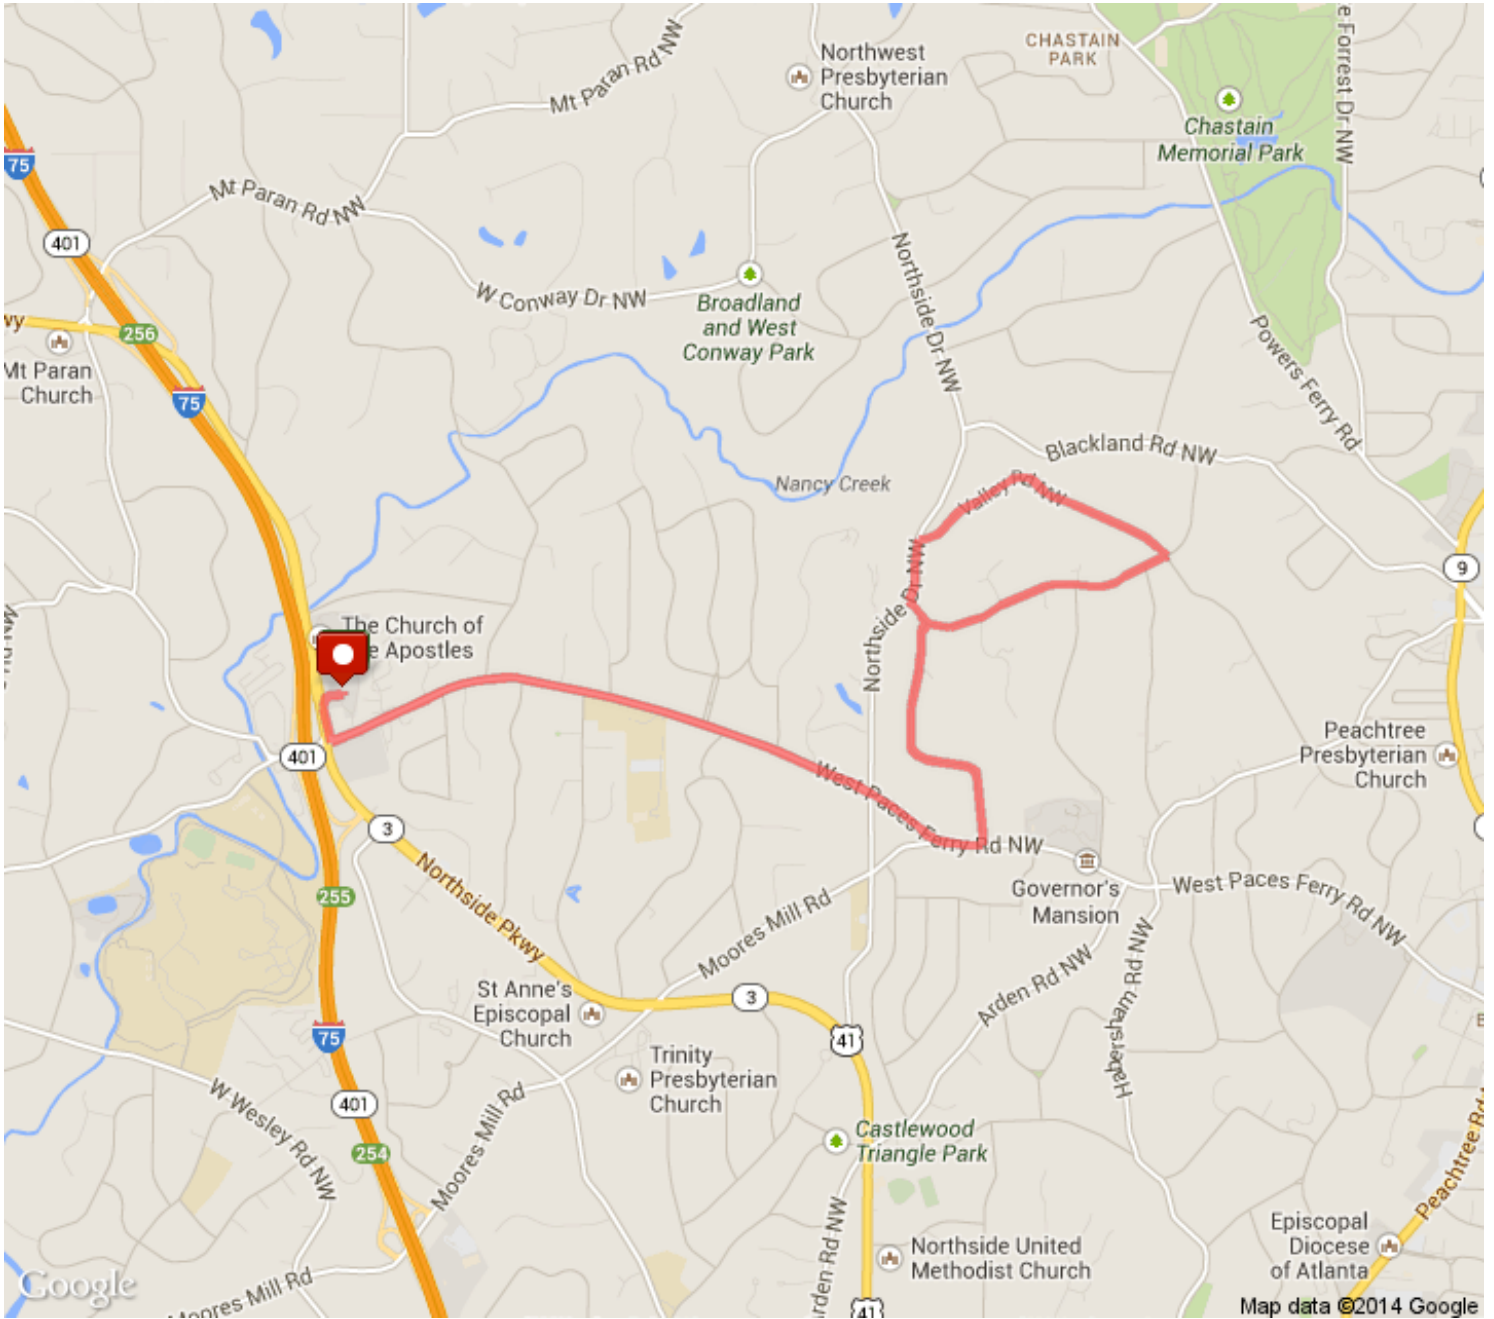

WS Tux 6.5
Distance: 6.53 mi

mapmyrun

 Head south	0 mi (+0.01 mi)
 Turn right	0.01 mi (+0.04 mi)
 Turn left	0.05 mi (+0.01 mi)
 This segment has no directions.	0.06 mi (+0.15 mi)
 Head east on West Paces Ferry Rd NW toward Paces W Dr NW	0.21 mi (+1.64 mi)
 Turn left onto Tuxedo Rd NW	1.85 mi (+0.02 mi)
 Head north on Tuxedo Rd NW	1.87 mi (+0.39 mi)
 Head north on Tuxedo Rd NW	2.26 mi (+0.24 mi)
 Turn left to stay on Tuxedo Rd NW	2.5 mi (+0.03 mi)
 Head northwest on Tuxedo Rd NW toward Northside Dr NW	2.53 mi (+0.05 mi)
 Turn right onto Northside Dr NW Destination will be on the right	2.58 mi (+0.1 mi)
 Head north on Northside Dr NW toward Valley Rd NW	2.67 mi (+0.05 mi)
 Turn right onto Valley Rd NW	2.73 mi (+0.1 mi)
 Head northeast on Valley Rd NW toward Tuxedo Rd NW	2.83 mi (+0.6 mi)
 Turn right onto Tuxedo Rd NW	3.43 mi (+0.01 mi)
 Head west on Tuxedo Rd NW toward Knollwood Dr NW	3.44 mi (+0.61 mi)
 Turn left to stay on Tuxedo Rd NW Destination will be on the left	4.04 mi (+0.01 mi)
 Head southwest on Tuxedo Rd NW toward West Paces Ferry Rd NW	4.05 mi (+0.64 mi)
 Turn right onto West Paces Ferry Rd NW	4.7 mi (+0.02 mi)
 Head west on West Paces Ferry Rd NW toward Moores Mill Rd Destination will be on the left	4.72 mi (+1.61 mi)
 This segment has no directions.	6.33 mi (+0.2 mi)
 Destination	6.53 mi (+0 mi)