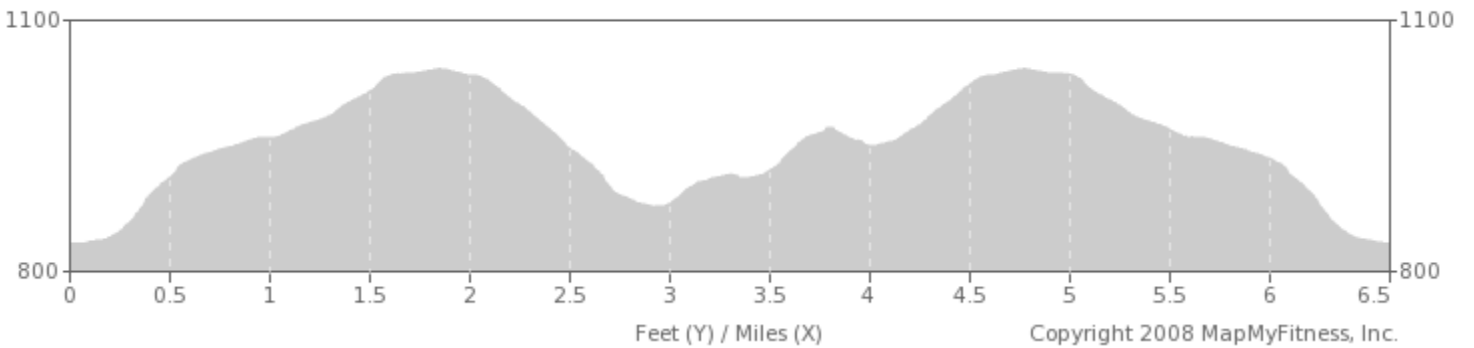

WS Tux 6.5
Distance: 6.53 mi

mapmyrun

 Head south	0 mi (+0.01 mi)
 Turn right	0.01 mi (+0.04 mi)
 Turn left	0.05 mi (+0.01 mi)
 This segment has no directions.	0.06 mi (+0.15 mi)
 Head east on West Paces Ferry Rd NW toward Paces W Dr NW	0.21 mi (+1.64 mi)
 Turn left onto Tuxedo Rd NW	1.85 mi (+0.02 mi)
 Head north on Tuxedo Rd NW	1.87 mi (+0.39 mi)
 Head north on Tuxedo Rd NW	2.26 mi (+0.24 mi)
 Turn left to stay on Tuxedo Rd NW	2.5 mi (+0.03 mi)
 Head northwest on Tuxedo Rd NW toward Northside Dr NW	2.53 mi (+0.05 mi)
 Turn right onto Northside Dr NW Destination will be on the right	2.58 mi (+0.1 mi)
 Head north on Northside Dr NW toward Valley Rd NW	2.67 mi (+0.05 mi)
 Turn right onto Valley Rd NW	2.73 mi (+0.1 mi)
 Head northeast on Valley Rd NW toward Tuxedo Rd NW	2.83 mi (+0.6 mi)
 Turn right onto Tuxedo Rd NW	3.43 mi (+0.01 mi)
 Head west on Tuxedo Rd NW toward Knollwood Dr NW	3.44 mi (+0.61 mi)
 Turn left to stay on Tuxedo Rd NW Destination will be on the left	4.04 mi (+0.01 mi)
 Head southwest on Tuxedo Rd NW toward West Paces Ferry Rd NW	4.05 mi (+0.64 mi)
 Turn right onto West Paces Ferry Rd NW	4.7 mi (+0.02 mi)
 Head west on West Paces Ferry Rd NW toward Moores Mill Rd Destination will be on the left	4.72 mi (+1.61 mi)
 This segment has no directions.	6.33 mi (+0.2 mi)
 Destination	6.53 mi (+0 mi)