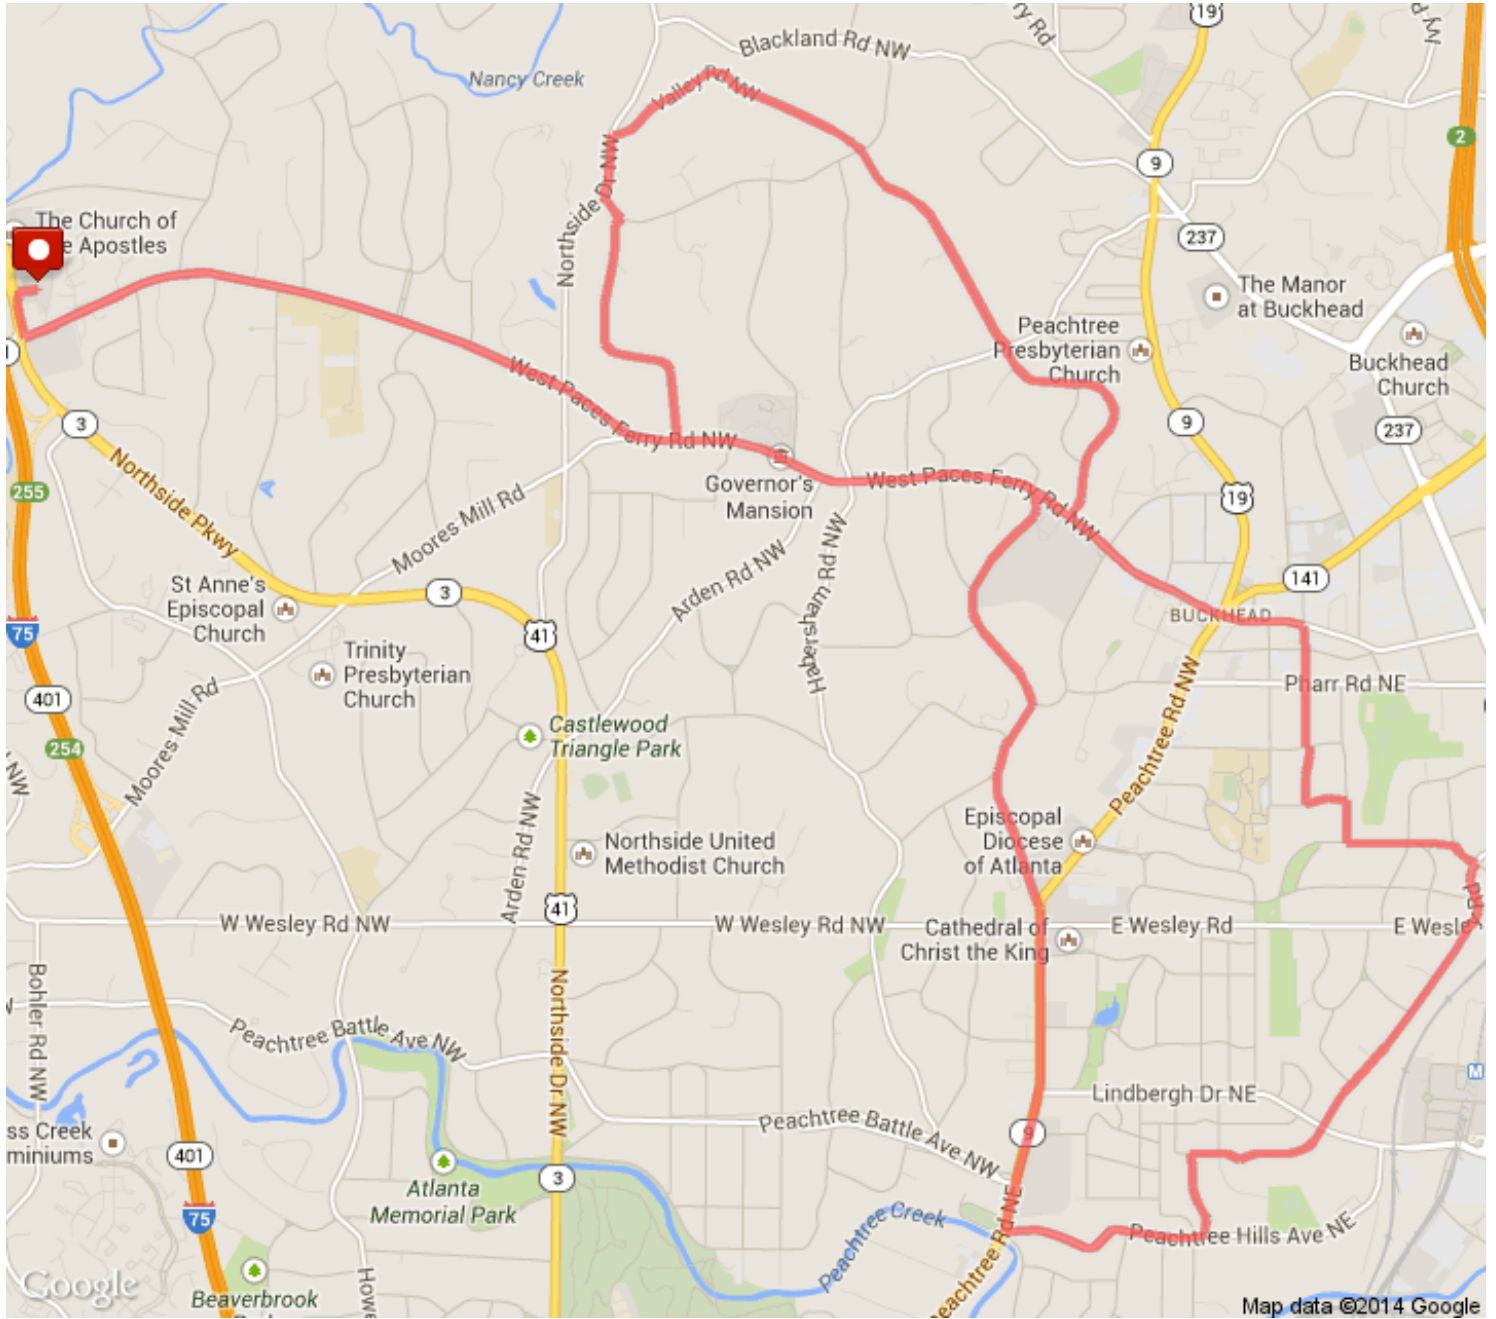

WS Tux 16.5
Distance: 16.52 mi

mapmyrun