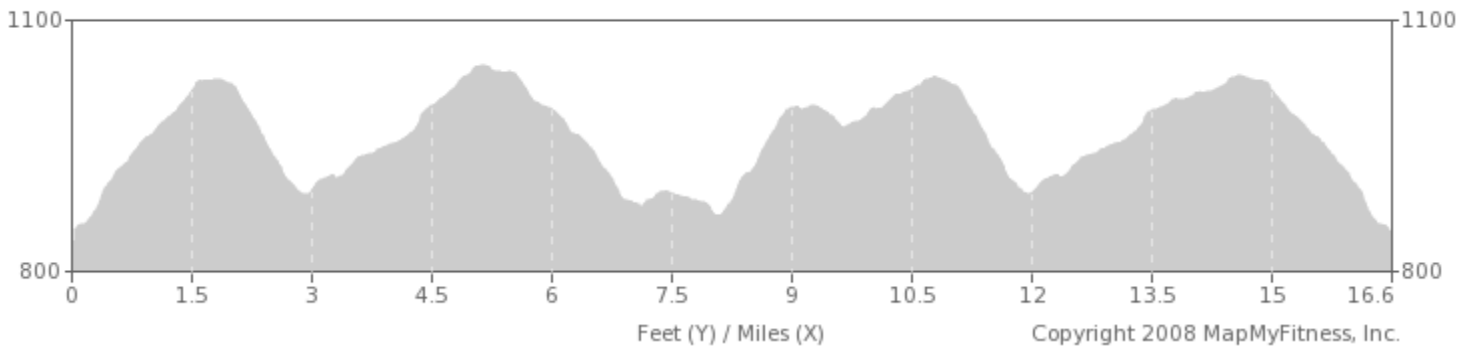

WS Tux 16.5
Distance: 16.52 mi

mapmyrun