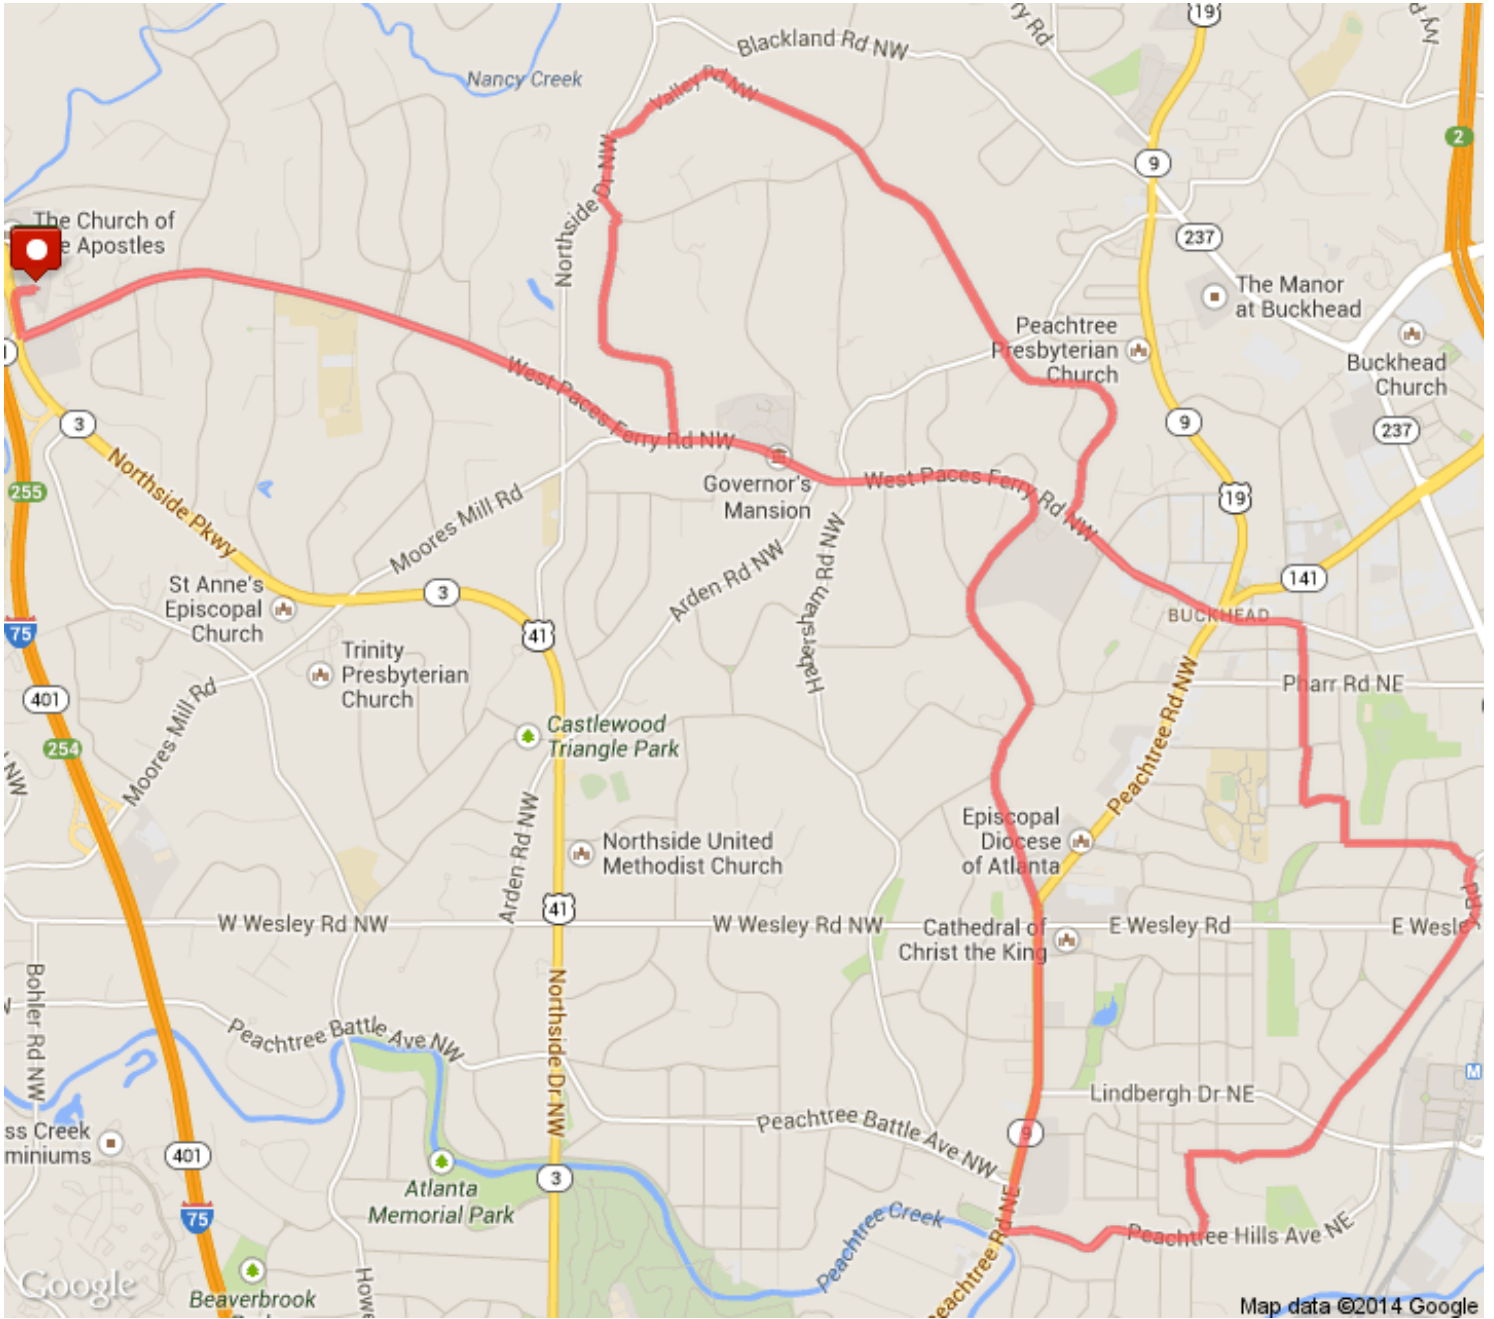

WS Tux 12.75
Distance: 12.73 mi

mapmyrun