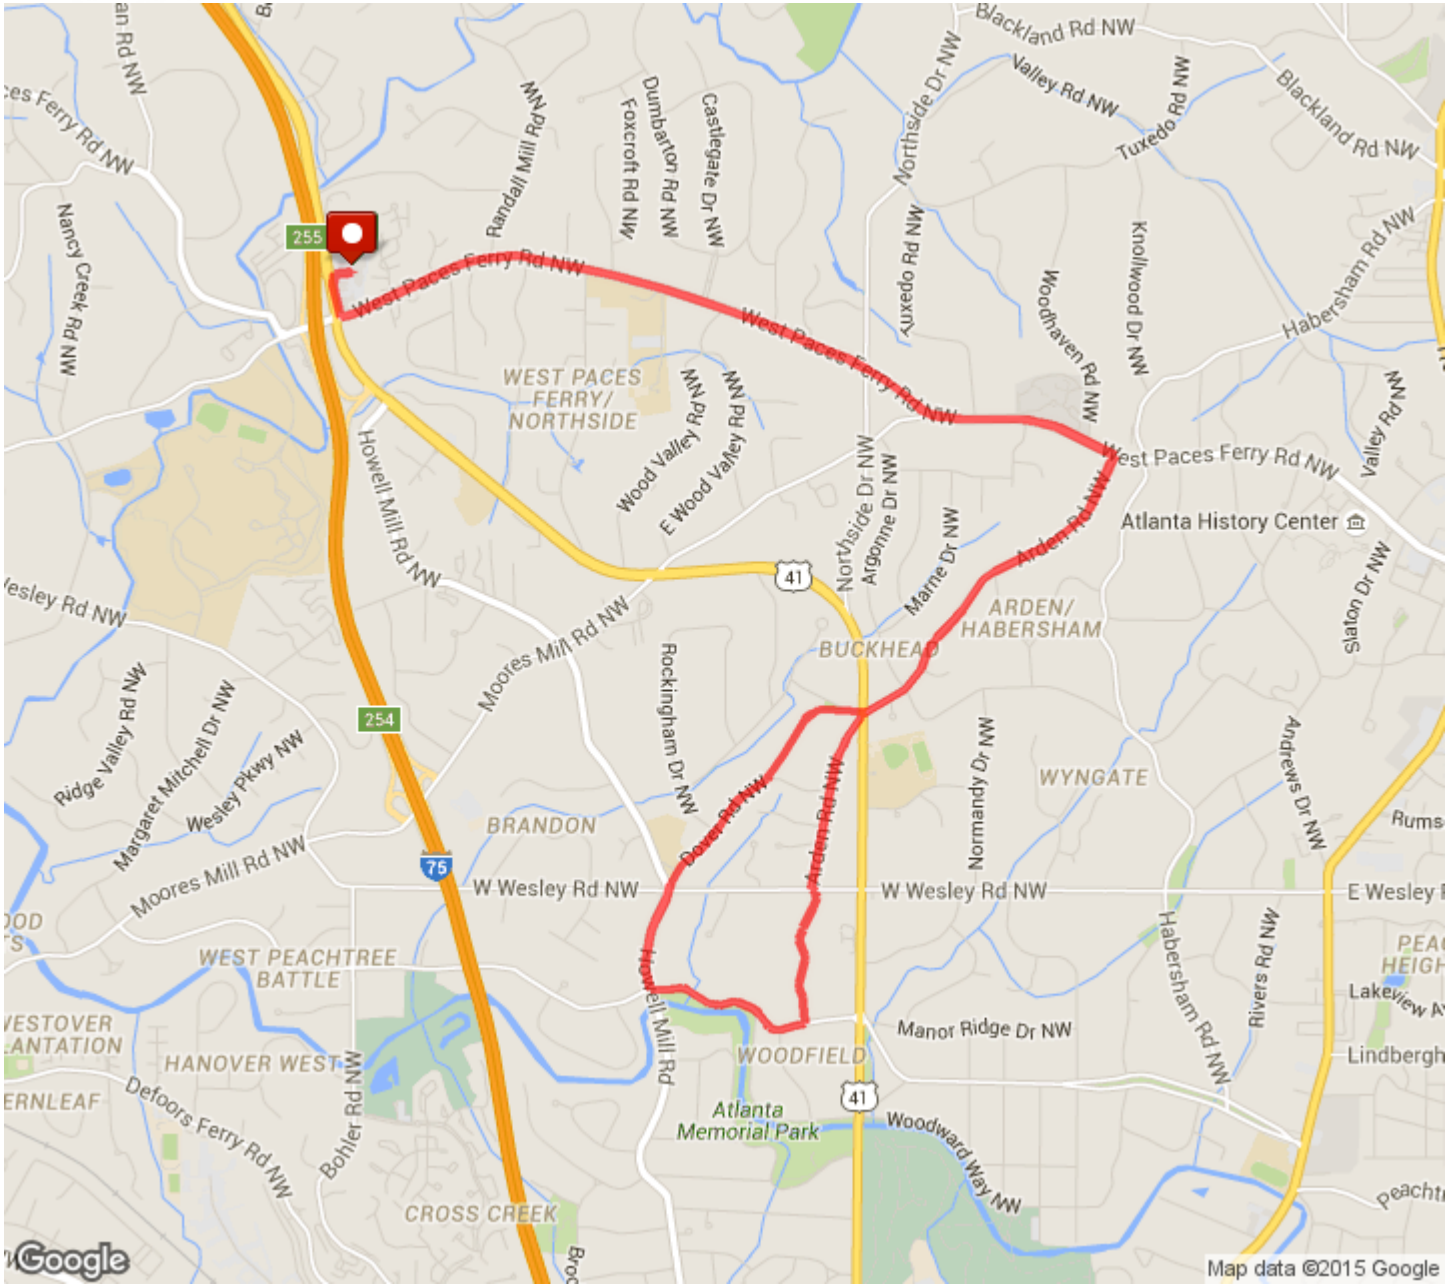

WS Mem Park 1stop 8.42

Distance: 8.42 mi

Elevation: 432.53 ft (Max: 1,006.3 ft)

mapmyrun

ELEVATION (ft)

Copyright (c) 2015 MapMyFitness Inc.

 Head west	0 mi (+0 mi)
 Turn left	0 mi (+0.01 mi)
 Turn right	0.01 mi (+0.04 mi)
 Turn left	0.05 mi (+0.01 mi)
 This segment has no directions.	0.06 mi (+0.1 mi)
 Head east on West Paces Ferry Rd NW	0.16 mi (+2.04 mi)
 Turn right onto Arden Rd NW Destination will be on the left	2.2 mi (+0.02 mi)
 Head southwest on Arden Rd NW toward W Pine Valley Rd NW Destination will be on the left	2.22 mi (+1 mi)
 Head southwest on Arden Rd NW toward Dover Rd NW	3.22 mi (+0.36 mi)
 Turn left onto W Wesley Rd NW	3.58 mi (+0.01 mi)
 Turn right onto Arden Rd NW	3.59 mi (+0.11 mi)
 Head southwest on Arden Rd NW toward Peachtree Battle Ave NW	3.7 mi (+0.24 mi)
 Turn right onto Peachtree Battle Ave NW Destination will be on the left	3.93 mi (+0.02 mi)
 Head west on Peachtree Battle Ave NW toward Oldfield Rd NW	3.96 mi (+0.4 mi)
 Turn right onto Howell Mill Rd NW Destination will be on the right	4.35 mi (+0.01 mi)
 Head north on Howell Mill Rd NW toward W Wesley Rd NW	4.37 mi (+0.25 mi)
 Continue onto Dover Rd NW Destination will be on the right	4.61 mi (+0.01 mi)
 Head northeast on Dover Rd NW toward Rockingham Dr NW	4.63 mi (+0.35 mi)
 Slight left onto Castlewood Dr NW	4.98 mi (+0.01 mi)
 Head northeast on Castlewood Dr NW toward Edinboro Rd NW	4.99 mi (+0.32 mi)
 Turn left onto Arden Rd NW Destination will be on the left	5.31 mi (+0.01 mi)
 Head northeast on Arden Rd NW toward Arden Oak Ct NW	5.32 mi (+0.91 mi)
 Turn left onto West Paces Ferry Rd NW Destination will be on the left	6.23 mi (+0.01 mi)
 Head northwest on West Paces Ferry Rd NW toward Woodhaven Rd NW Destination will be on the left	6.24 mi (+2.03 mi)

This segment has no directions.

8.27 mi (+0.15 mi)

Destination

8.42 mi (+0 mi)

MapMyRun • <http://mapmyrun.com/routes/view/648406036>