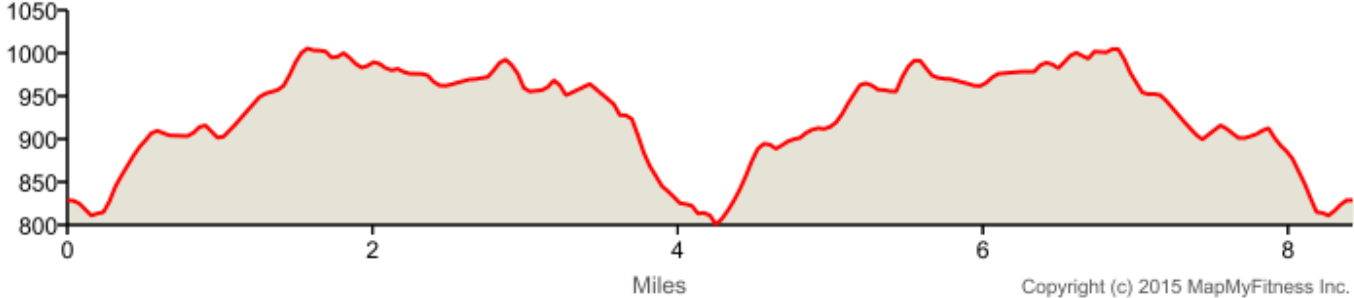

WS Mem Park 1stop 8.42

Distance: 8.42 mi

Elevation: 432.53 ft (Max: 1,006.3 ft)

mapmyrun

ELEVATION (ft)

Copyright (c) 2015 MapMyFitness Inc.

 Head west	0 mi (+0 mi)
 Turn left	0 mi (+0.01 mi)
 Turn right	0.01 mi (+0.04 mi)
 Turn left	0.05 mi (+0.01 mi)
 This segment has no directions.	0.06 mi (+0.1 mi)
 Head east on West Paces Ferry Rd NW	0.16 mi (+2.04 mi)
 Turn right onto Arden Rd NW Destination will be on the left	2.2 mi (+0.02 mi)
 Head southwest on Arden Rd NW toward W Pine Valley Rd NW Destination will be on the left	2.22 mi (+1 mi)
 Head southwest on Arden Rd NW toward Dover Rd NW	3.22 mi (+0.36 mi)
 Turn left onto W Wesley Rd NW	3.58 mi (+0.01 mi)
 Turn right onto Arden Rd NW	3.59 mi (+0.11 mi)
 Head southwest on Arden Rd NW toward Peachtree Battle Ave NW	3.7 mi (+0.24 mi)
 Turn right onto Peachtree Battle Ave NW Destination will be on the left	3.93 mi (+0.02 mi)
 Head west on Peachtree Battle Ave NW toward Oldfield Rd NW	3.96 mi (+0.4 mi)
 Turn right onto Howell Mill Rd NW Destination will be on the right	4.35 mi (+0.01 mi)
 Head north on Howell Mill Rd NW toward W Wesley Rd NW	4.37 mi (+0.25 mi)
 Continue onto Dover Rd NW Destination will be on the right	4.61 mi (+0.01 mi)
 Head northeast on Dover Rd NW toward Rockingham Dr NW	4.63 mi (+0.35 mi)
 Slight left onto Castlewood Dr NW	4.98 mi (+0.01 mi)
 Head northeast on Castlewood Dr NW toward Edinboro Rd NW	4.99 mi (+0.32 mi)
 Turn left onto Arden Rd NW Destination will be on the left	5.31 mi (+0.01 mi)
 Head northeast on Arden Rd NW toward Arden Oak Ct NW	5.32 mi (+0.91 mi)
 Turn left onto West Paces Ferry Rd NW Destination will be on the left	6.23 mi (+0.01 mi)
 Head northwest on West Paces Ferry Rd NW toward Woodhaven Rd NW Destination will be on the left	6.24 mi (+2.03 mi)

This segment has no directions.

8.27 mi (+0.15 mi)

Destination

8.42 mi (+0 mi)

MapMyRun • <http://mapmyrun.com/routes/view/648406036>