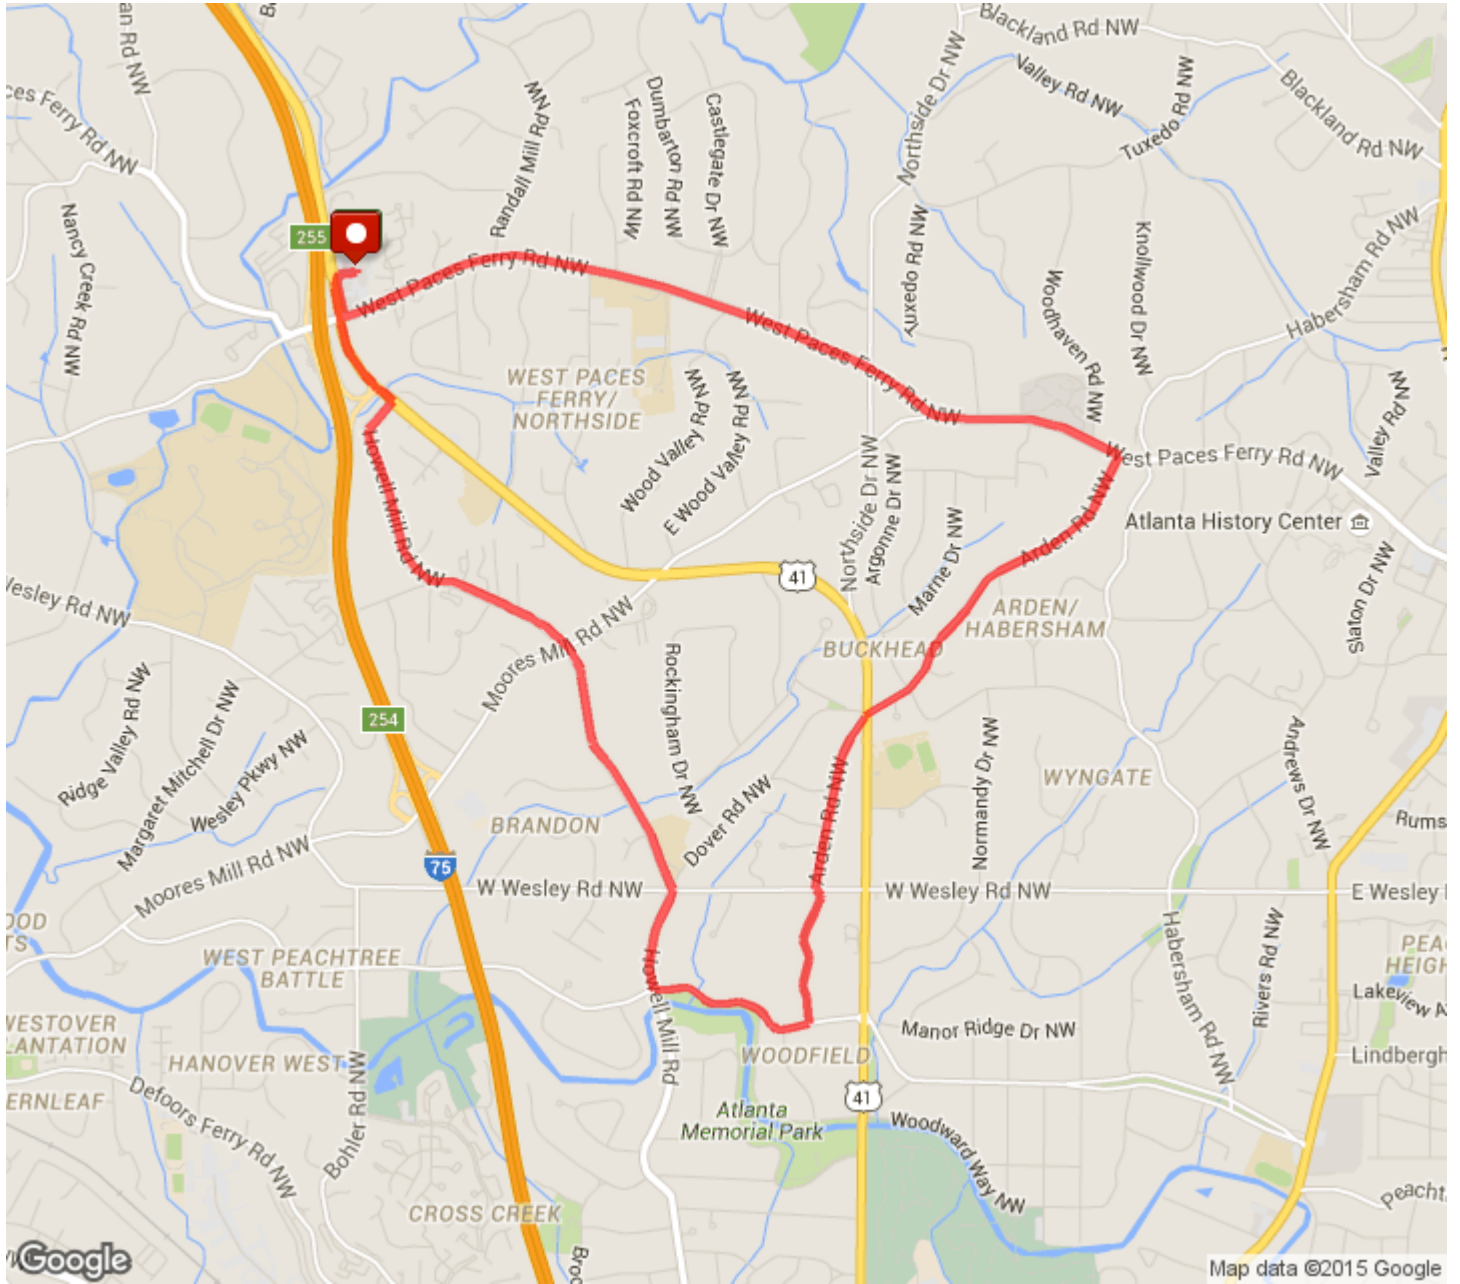

# WS Mem Park 1stop 6.55

Distance: 6.57 mi

Elevation: 415.92 ft (Max: 1,004.79 ft)

mapmyrun

ELEVATION (ft)

Miles

Copyright (c) 2015 MapMyFitness Inc.

 Head south	0 mi (+0.01 mi)
 Turn right	0.01 mi (+0.04 mi)
 Turn left	0.05 mi (+0.01 mi)
 This segment has no directions.	0.06 mi (+0.18 mi)
 Head northeast on West Paces Ferry Rd NW toward Paces W Dr NW	0.24 mi (+1.97 mi)
 Turn right onto Arden Rd NW Destination will be on the left	2.21 mi (+0.06 mi)
 Head southwest on Arden Rd NW toward W Pine Valley Rd NW Destination will be on the left	2.26 mi (+0.99 mi)
 Head south on Arden Rd NW toward Dover Rd NW	3.26 mi (+0.33 mi)
 Turn left onto W Wesley Rd NW	3.58 mi (+0.01 mi)
 Turn right onto Arden Rd NW Destination will be on the left	3.59 mi (+0.06 mi)
 Head southwest on Arden Rd NW toward Peachtree Battle Ave NW	3.65 mi (+0.29 mi)
 Turn right onto Peachtree Battle Ave NW Destination will be on the left	3.94 mi (+0.1 mi)
 Head northwest on Peachtree Battle Ave NW toward Woodward Way NW	4.03 mi (+0.32 mi)
 Turn right onto Howell Mill Rd NW Destination will be on the right	4.36 mi (+0.01 mi)
 Head north on Howell Mill Rd NW toward W Wesley Rd NW Destination will be on the right	4.37 mi (+0.51 mi)
 Head northwest on Howell Mill Rd NW toward Nawench Dr NW Destination will be on the right	4.87 mi (+0.59 mi)
 Head northwest on Howell Mill Rd NW toward Weston Pl NW Destination will be on the right	5.46 mi (+0.45 mi)
 Head north on Howell Mill Rd NW toward Northside Pkwy NW	5.91 mi (+0.25 mi)
 Turn left onto Northside Pkwy NW Destination will be on the right	6.16 mi (+0.11 mi)
 Head northwest on Northside Pkwy NW toward West Paces Ferry Rd NW Destination will be on the right	6.28 mi (+0.21 mi)
 This segment has no directions.	6.49 mi (+0.08 mi)
 Destination	6.57 mi (+0 mi)