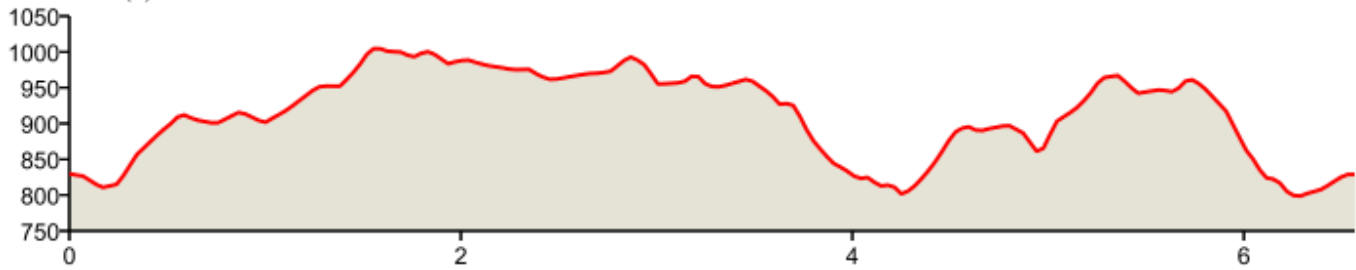

# WS Mem Park 1stop 6.55

Distance: 6.57 mi

Elevation: 415.92 ft (Max: 1,004.79 ft)

mapmyrun

ELEVATION (ft)

Miles

Copyright (c) 2015 MapMyFitness Inc.

 Head south	0 mi (+0.01 mi)
 Turn right	0.01 mi (+0.04 mi)
 Turn left	0.05 mi (+0.01 mi)
 This segment has no directions.	0.06 mi (+0.18 mi)
 Head northeast on West Paces Ferry Rd NW toward Paces W Dr NW	0.24 mi (+1.97 mi)
 Turn right onto Arden Rd NW Destination will be on the left	2.21 mi (+0.06 mi)
 Head southwest on Arden Rd NW toward W Pine Valley Rd NW Destination will be on the left	2.26 mi (+0.99 mi)
 Head south on Arden Rd NW toward Dover Rd NW	3.26 mi (+0.33 mi)
 Turn left onto W Wesley Rd NW	3.58 mi (+0.01 mi)
 Turn right onto Arden Rd NW Destination will be on the left	3.59 mi (+0.06 mi)
 Head southwest on Arden Rd NW toward Peachtree Battle Ave NW	3.65 mi (+0.29 mi)
 Turn right onto Peachtree Battle Ave NW Destination will be on the left	3.94 mi (+0.1 mi)
 Head northwest on Peachtree Battle Ave NW toward Woodward Way NW	4.03 mi (+0.32 mi)
 Turn right onto Howell Mill Rd NW Destination will be on the right	4.36 mi (+0.01 mi)
 Head north on Howell Mill Rd NW toward W Wesley Rd NW Destination will be on the right	4.37 mi (+0.51 mi)
 Head northwest on Howell Mill Rd NW toward Nawench Dr NW Destination will be on the right	4.87 mi (+0.59 mi)
 Head northwest on Howell Mill Rd NW toward Weston Pl NW Destination will be on the right	5.46 mi (+0.45 mi)
 Head north on Howell Mill Rd NW toward Northside Pkwy NW	5.91 mi (+0.25 mi)
 Turn left onto Northside Pkwy NW Destination will be on the right	6.16 mi (+0.11 mi)
 Head northwest on Northside Pkwy NW toward West Paces Ferry Rd NW Destination will be on the right	6.28 mi (+0.21 mi)
 This segment has no directions.	6.49 mi (+0.08 mi)
 Destination	6.57 mi (+0 mi)