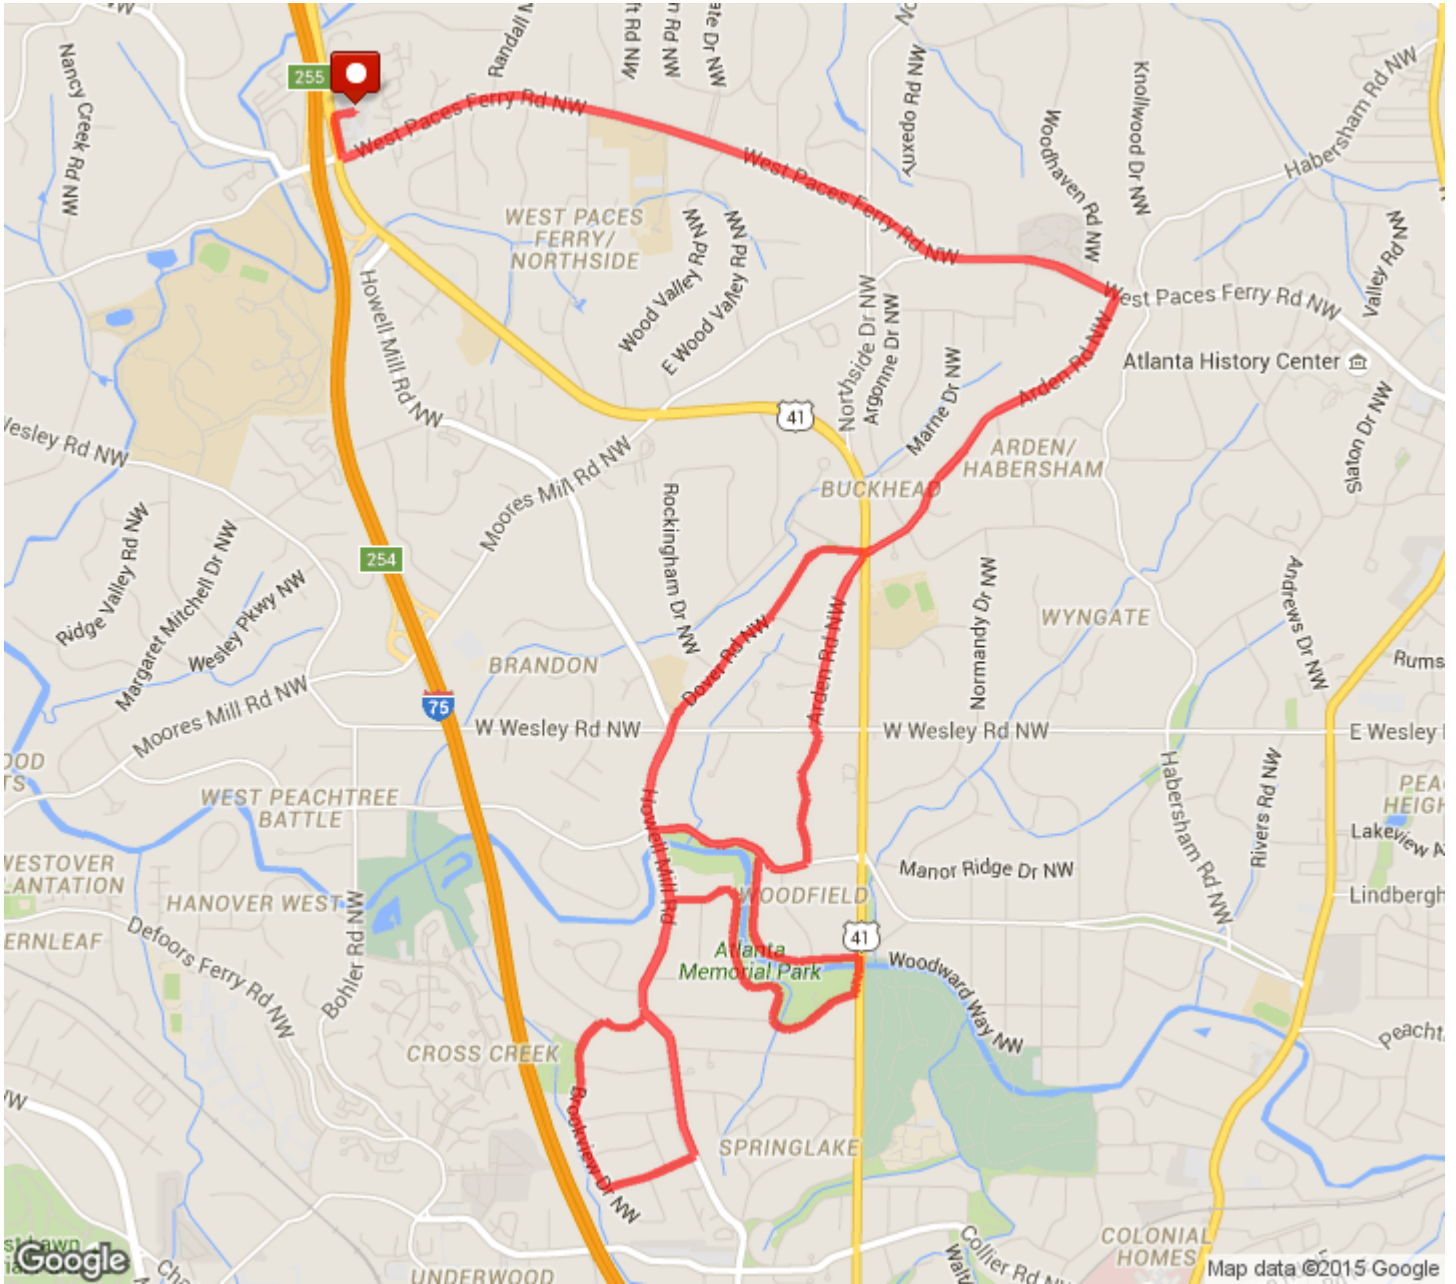

WS Mem Park 1stop 12.41  
Distance: 12.41 mi  
Elevation: 606.41 ft (Max: 1,006.3 ft)

mapmyrun

ELEVATION (ft)

Copyright (c) 2015 MapMyFitness Inc.

 Head south	0 mi (+0.01 mi)
 Turn right Destination will be on the left	0.01 mi (+0.04 mi)
 This segment has no directions.	0.05 mi (+0.14 mi)
 Head east on West Paces Ferry Rd NW toward Paces W Dr NW	0.19 mi (+2.01 mi)
 Turn right onto Arden Rd NW Destination will be on the right	2.2 mi (+0.05 mi)
 Head southwest on Arden Rd NW toward W Pine Valley Rd NW	2.25 mi (+1.01 mi)
 Head south on Arden Rd NW toward Dover Rd NW	3.26 mi (+0.32 mi)
 Turn left onto W Wesley Rd NW	3.58 mi (+0.01 mi)
 Turn right onto Arden Rd NW	3.59 mi (+0.35 mi)
 Turn right onto Peachtree Battle Ave NW Destination will be on the left	3.93 mi (+0.03 mi)
 Head west on Peachtree Battle Ave NW toward Oldfield Rd NW	3.97 mi (+0.39 mi)
 Turn left onto Howell Mill Rd NW Destination will be on the left	4.35 mi (+0.01 mi)
 Head south on Howell Mill Rd NW toward Wesley Dr NW	4.36 mi (+0.17 mi)
 Turn left onto Wesley Dr NW Destination will be on the right	4.53 mi (+0.17 mi)
 Head southeast on Wesley Dr NW toward Wellesley Dr NW	4.7 mi (+0.17 mi)
 Head south on Wesley Dr NW toward Wellesley Dr NW	4.87 mi (+0.3 mi)
 Head east on Wesley Dr NW toward Northside Dr NW Destination will be on the left	5.16 mi (+0.14 mi)
 This segment has no directions.	5.31 mi (+0.02 mi)
 Head northeast on Peachtree Creek Trail toward Woodward Way NW	5.33 mi (+0.09 mi)
 Turn left onto Woodward Way NW	5.42 mi (+0.02 mi)
 Head west on Woodward Way NW toward Oldfield Rd NW Destination will be on the left	5.45 mi (+0.41 mi)
 Head north on Woodward Way NW toward Peachtree Battle Ave NW	5.86 mi (+0.06 mi)
 Turn left onto Peachtree Battle Ave NW Destination will be on the left	5.91 mi (+0.07 mi)
 Head west on Peachtree Battle Ave NW toward Howell Mill Rd NW	5.98 mi (+0.22 mi)