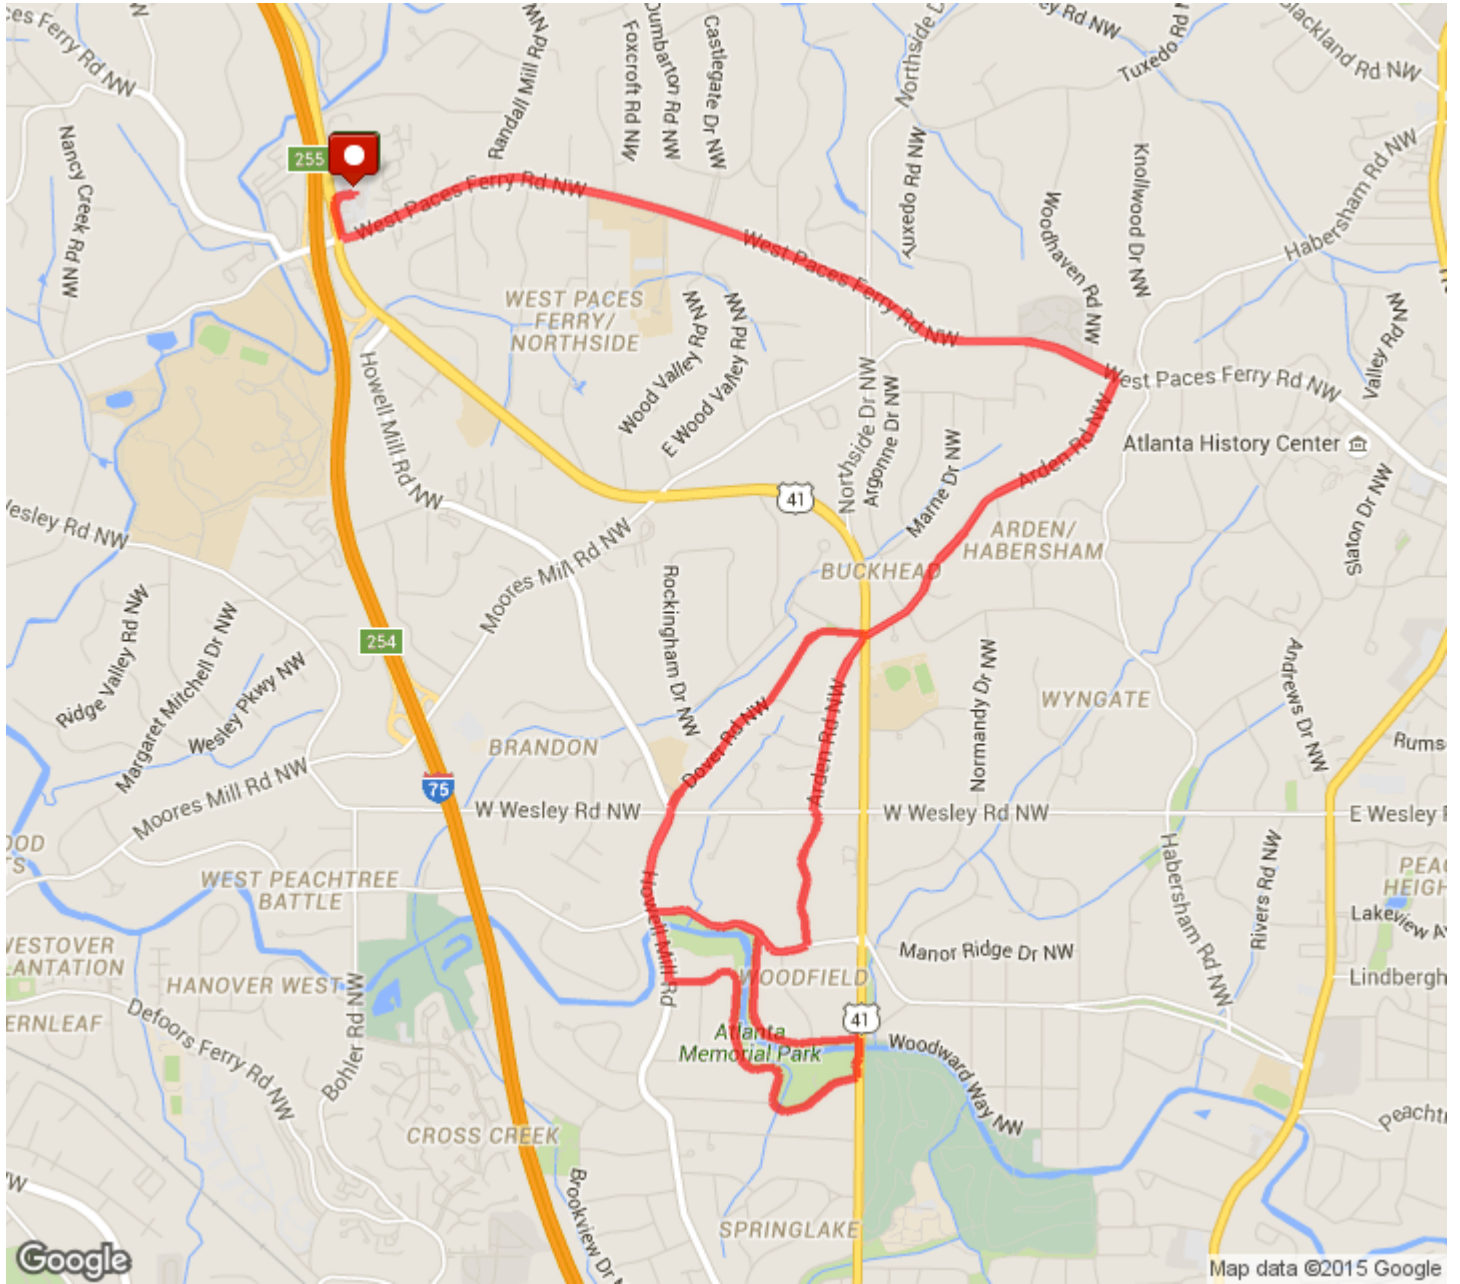

WS Mem Park 1stop 10.27
Distance: 10.27 mi
Elevation: 485.58 ft (Max: 1,006.3 ft)

mapmyrun

ELEVATION (ft)

Copyright (c) 2015 MapMyFitness Inc.

 Head south	0 mi (+0.01 mi)
 Turn right Destination will be on the right	0.01 mi (+0.04 mi)
 This segment has no directions.	0.05 mi (+0.16 mi)
 Head east on West Paces Ferry Rd NW toward Paces W Dr NW	0.2 mi (+2 mi)
 Turn right onto Arden Rd NW Destination will be on the left	2.2 mi (+0.01 mi)
 Head southwest on Arden Rd NW toward W Pine Valley Rd NW Destination will be on the left	2.22 mi (+1.03 mi)
 Head south on Arden Rd NW toward Dover Rd NW	3.25 mi (+0.33 mi)
 Turn left onto W Wesley Rd NW	3.58 mi (+0.01 mi)
 Turn right onto Arden Rd NW Destination will be on the left	3.59 mi (+0.05 mi)
 Head southwest on Arden Rd NW toward Peachtree Battle Ave NW	3.64 mi (+0.29 mi)
 Turn right onto Peachtree Battle Ave NW	3.93 mi (+0.03 mi)
 Head west on Peachtree Battle Ave NW toward Oldfield Rd NW	3.96 mi (+0.39 mi)
 Turn left onto Howell Mill Rd NW Destination will be on the left	4.35 mi (+0.02 mi)
 Head south on Howell Mill Rd NW toward Wesley Dr NW	4.37 mi (+0.16 mi)
 Turn left onto Wesley Dr NW Destination will be on the right	4.53 mi (+0.03 mi)
 Head east on Wesley Dr NW toward Riada Dr NW	4.56 mi (+0.24 mi)
 Head south on Wesley Dr NW toward Wellesley Dr NW	4.8 mi (+0.39 mi)
 Head northeast on Wesley Dr NW toward Northside Dr NW Destination will be on the right	5.19 mi (+0.09 mi)
 This segment has no directions.	5.28 mi (+0.07 mi)
 Head north on Peachtree Creek Trail toward Woodward Way NW	5.35 mi (+0.08 mi)
 Turn left onto Woodward Way NW Destination will be on the left	5.42 mi (+0.03 mi)
 Head west on Woodward Way NW toward Oldfield Rd NW	5.46 mi (+0.24 mi)
 Head northwest on Woodward Way NW toward Peachtree Battle Ave NW	5.69 mi (+0.22 mi)
 Turn left onto Peachtree Battle Ave NW Destination will be on the left	5.92 mi (+0.03 mi)