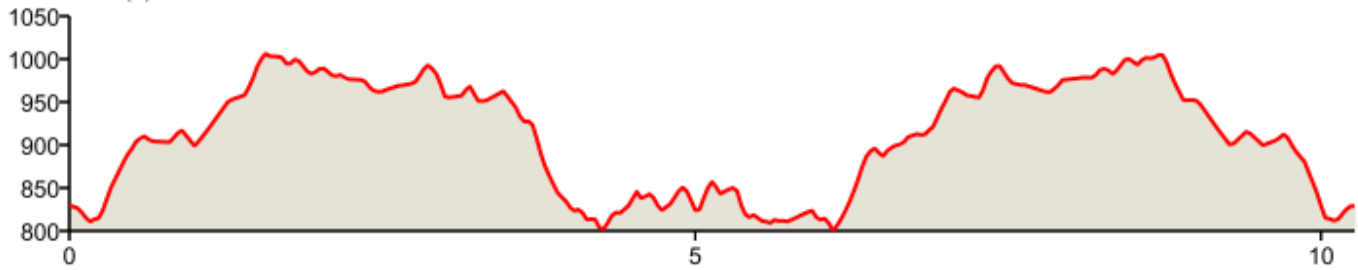

WS Mem Park 1stop 10.27
Distance: 10.27 mi
Elevation: 485.58 ft (Max: 1,006.3 ft)

mapmyrun

ELEVATION (ft)

Copyright (c) 2015 MapMyFitness Inc.

 Head south	0 mi (+0.01 mi)
 Turn right Destination will be on the right	0.01 mi (+0.04 mi)
 This segment has no directions.	0.05 mi (+0.16 mi)
 Head east on West Paces Ferry Rd NW toward Paces W Dr NW	0.2 mi (+2 mi)
 Turn right onto Arden Rd NW Destination will be on the left	2.2 mi (+0.01 mi)
 Head southwest on Arden Rd NW toward W Pine Valley Rd NW Destination will be on the left	2.22 mi (+1.03 mi)
 Head south on Arden Rd NW toward Dover Rd NW	3.25 mi (+0.33 mi)
 Turn left onto W Wesley Rd NW	3.58 mi (+0.01 mi)
 Turn right onto Arden Rd NW Destination will be on the left	3.59 mi (+0.05 mi)
 Head southwest on Arden Rd NW toward Peachtree Battle Ave NW	3.64 mi (+0.29 mi)
 Turn right onto Peachtree Battle Ave NW	3.93 mi (+0.03 mi)
 Head west on Peachtree Battle Ave NW toward Oldfield Rd NW	3.96 mi (+0.39 mi)
 Turn left onto Howell Mill Rd NW Destination will be on the left	4.35 mi (+0.02 mi)
 Head south on Howell Mill Rd NW toward Wesley Dr NW	4.37 mi (+0.16 mi)
 Turn left onto Wesley Dr NW Destination will be on the right	4.53 mi (+0.03 mi)
 Head east on Wesley Dr NW toward Riada Dr NW	4.56 mi (+0.24 mi)
 Head south on Wesley Dr NW toward Wellesley Dr NW	4.8 mi (+0.39 mi)
 Head northeast on Wesley Dr NW toward Northside Dr NW Destination will be on the right	5.19 mi (+0.09 mi)
 This segment has no directions.	5.28 mi (+0.07 mi)
 Head north on Peachtree Creek Trail toward Woodward Way NW	5.35 mi (+0.08 mi)
 Turn left onto Woodward Way NW Destination will be on the left	5.42 mi (+0.03 mi)
 Head west on Woodward Way NW toward Oldfield Rd NW	5.46 mi (+0.24 mi)
 Head northwest on Woodward Way NW toward Peachtree Battle Ave NW	5.69 mi (+0.22 mi)
 Turn left onto Peachtree Battle Ave NW Destination will be on the left	5.92 mi (+0.03 mi)