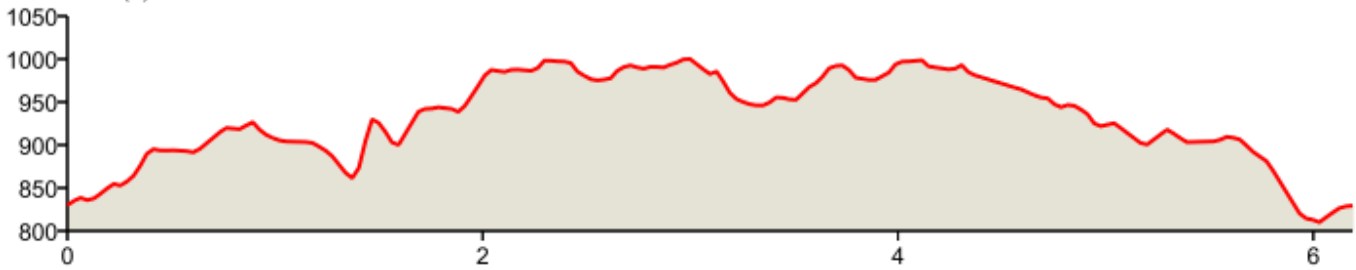

WS Beechwood 6.2

Distance: 6.19 mi

Elevation: 276.26 ft (Max: 1,000.2 ft)

mapmyrun

ELEVATION (ft)

Miles

Copyright (c) 2015 MapMyFitness Inc.

 Head north	0 mi (+0.06 mi)
 Turn left Destination will be on the right	0.06 mi (+0.03 mi)
 Head west	0.09 mi (+0.01 mi)
 Turn right onto Northside Pkwy	0.1 mi (+0.07 mi)
 Slight right onto E Beechwood Dr NW	0.17 mi (+0.1 mi)
 Head northeast on E Beechwood Dr NW toward Randall Mill Rd NW	0.27 mi (+0.49 mi)
 Turn right onto Randall Mill Rd NW Destination will be on the left	0.76 mi (+0.02 mi)
 Head southwest on Randall Mill Rd NW toward West Paces Ferry Rd NW	0.78 mi (+0.16 mi)
 Turn left onto West Paces Ferry Rd NW Destination will be on the right	0.94 mi (+0.04 mi)
 Head east on West Paces Ferry Rd NW toward Pinestream Rd NW	0.98 mi (+0.2 mi)
 Turn right onto Rilman Rd NW Destination will be on the left	1.17 mi (+0.18 mi)
 Head south on Rilman Rd NW toward Kilby Pl NW	1.36 mi (+0.55 mi)
 Turn left onto Northside Pkwy	1.9 mi (+0.07 mi)
 Head east on Northside Pkwy toward Wood Valley Rd NW	1.97 mi (+0.12 mi)
 Slight left onto Moores Mill Rd NW Destination will be on the right	2.1 mi (+0.15 mi)
 Head northeast on Moores Mill Rd NW toward N Wood Valley Rd NW	2.25 mi (+0.64 mi)
 Turn right onto West Paces Ferry Rd NW Destination will be on the right	2.89 mi (+0.03 mi)
 Head east on West Paces Ferry Rd NW toward Tuxedo Rd NW	2.91 mi (+0.21 mi)
 Turn right onto Glen Arden Dr NW Destination will be on the left	3.12 mi (+0.05 mi)
 Head southwest on Glen Arden Dr NW toward Chateau Dr NW	3.17 mi (+0.1 mi)
 Turn right onto Chateau Dr NW Destination will be on the left	3.28 mi (+0.05 mi)
 Head west on Chateau Dr NW toward Chateau Ct NW	3.33 mi (+0.25 mi)
 Turn right onto Argonne Dr NW	3.58 mi (+0.02 mi)
 Head north on Argonne Dr NW toward Moores Mill Rd NW	3.6 mi (+0.07 mi)
 Turn left onto Moores Mill Rd NW Destination will be on the left	3.67 mi (+0.12 mi)