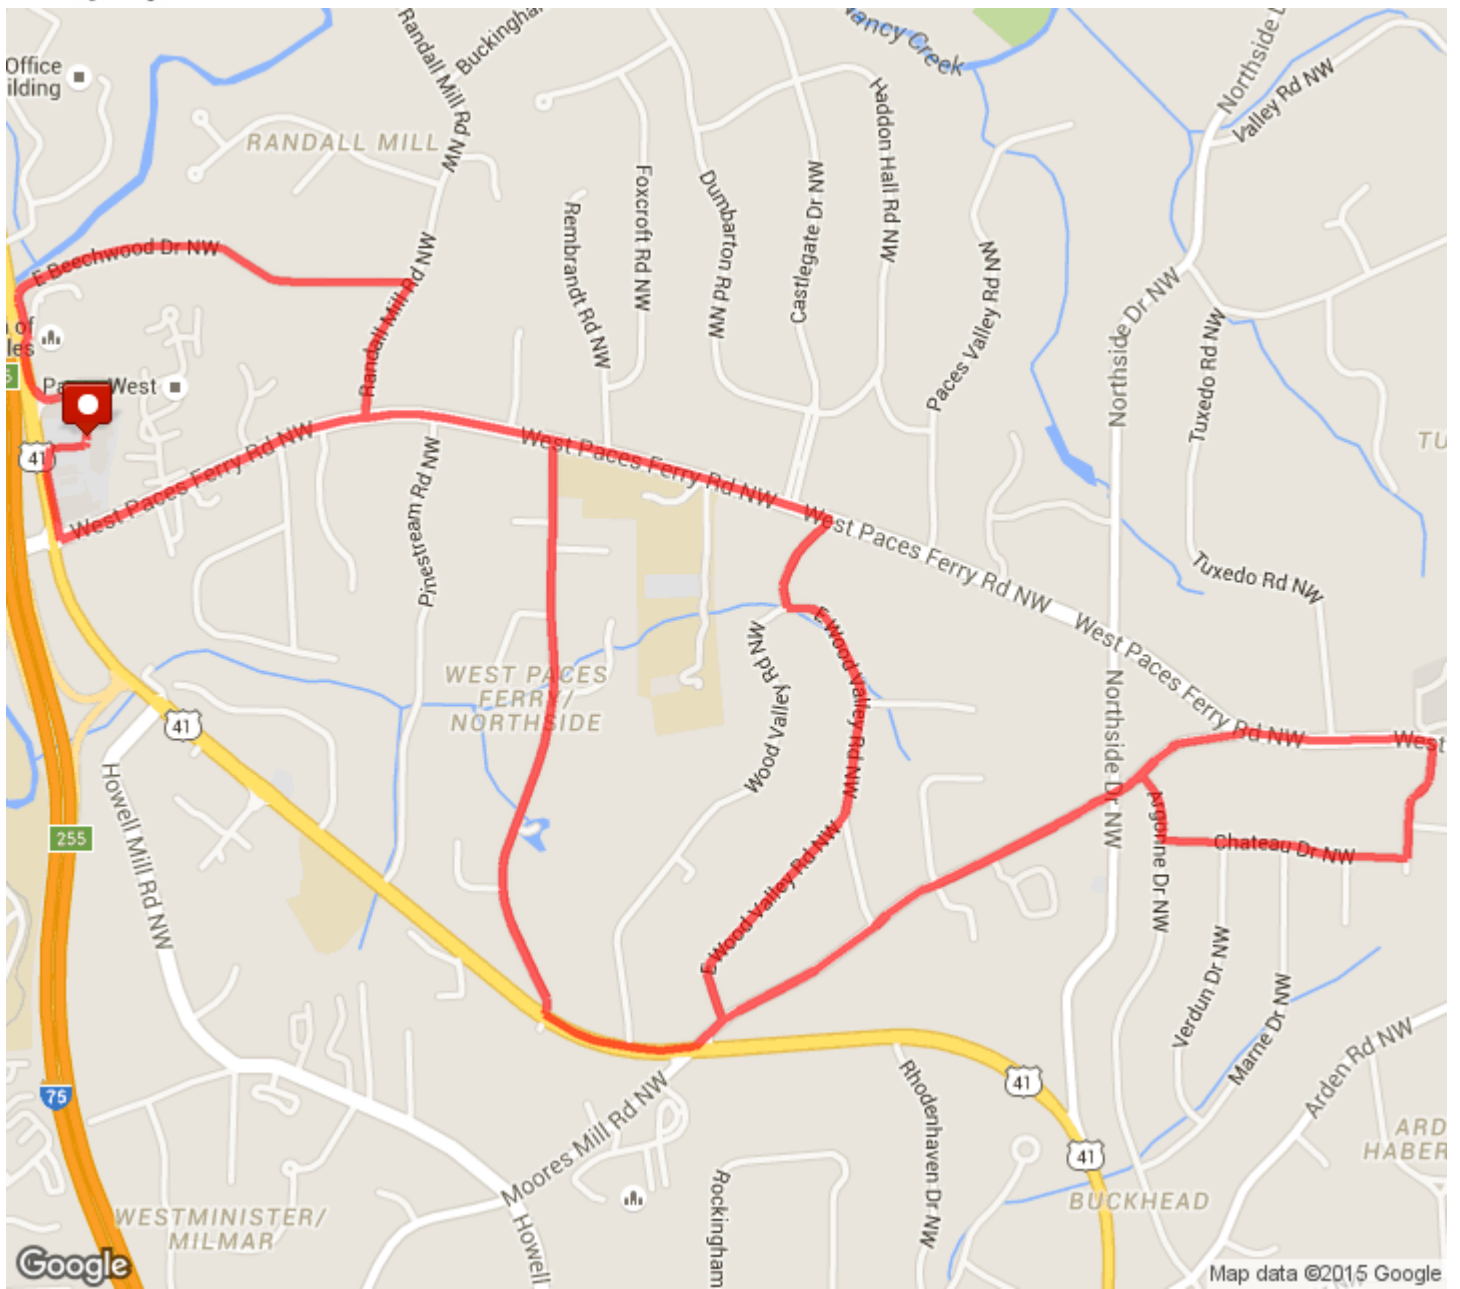

WS Beechwood 6.2

Distance: 6.19 mi

Elevation: 276.26 ft (Max: 1,000.2 ft)

mapmyrun

ELEVATION (ft)

Miles

Copyright (c) 2015 MapMyFitness Inc.

 Head north	0 mi (+0.06 mi)
 Turn left Destination will be on the right	0.06 mi (+0.03 mi)
 Head west	0.09 mi (+0.01 mi)
 Turn right onto Northside Pkwy	0.1 mi (+0.07 mi)
 Slight right onto E Beechwood Dr NW	0.17 mi (+0.1 mi)
 Head northeast on E Beechwood Dr NW toward Randall Mill Rd NW	0.27 mi (+0.49 mi)
 Turn right onto Randall Mill Rd NW Destination will be on the left	0.76 mi (+0.02 mi)
 Head southwest on Randall Mill Rd NW toward West Paces Ferry Rd NW	0.78 mi (+0.16 mi)
 Turn left onto West Paces Ferry Rd NW Destination will be on the right	0.94 mi (+0.04 mi)
 Head east on West Paces Ferry Rd NW toward Pinestream Rd NW	0.98 mi (+0.2 mi)
 Turn right onto Rilman Rd NW Destination will be on the left	1.17 mi (+0.18 mi)
 Head south on Rilman Rd NW toward Kilby Pl NW	1.36 mi (+0.55 mi)
 Turn left onto Northside Pkwy	1.9 mi (+0.07 mi)
 Head east on Northside Pkwy toward Wood Valley Rd NW	1.97 mi (+0.12 mi)
 Slight left onto Moores Mill Rd NW Destination will be on the right	2.1 mi (+0.15 mi)
 Head northeast on Moores Mill Rd NW toward N Wood Valley Rd NW	2.25 mi (+0.64 mi)
 Turn right onto West Paces Ferry Rd NW Destination will be on the right	2.89 mi (+0.03 mi)
 Head east on West Paces Ferry Rd NW toward Tuxedo Rd NW	2.91 mi (+0.21 mi)
 Turn right onto Glen Arden Dr NW Destination will be on the left	3.12 mi (+0.05 mi)
 Head southwest on Glen Arden Dr NW toward Chateau Dr NW	3.17 mi (+0.1 mi)
 Turn right onto Chateau Dr NW Destination will be on the left	3.28 mi (+0.05 mi)
 Head west on Chateau Dr NW toward Chateau Ct NW	3.33 mi (+0.25 mi)
 Turn right onto Argonne Dr NW	3.58 mi (+0.02 mi)
 Head north on Argonne Dr NW toward Moores Mill Rd NW	3.6 mi (+0.07 mi)
 Turn left onto Moores Mill Rd NW Destination will be on the left	3.67 mi (+0.12 mi)